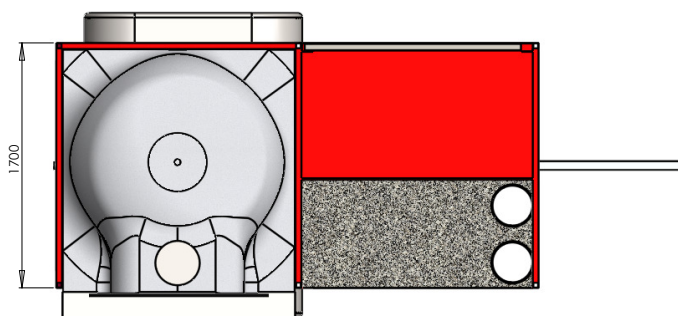

OVEN DOOR

Removable doors as standard hinged doors available as oven upgrade.

CHILLED GASTRONOME

Removable chilled gastronome. Size may vary dependent on specification and position of sinks.

240V ELECTRICAL SUPPLY

External hook up to mains 240v power supply. Fitted with RCD and 4 gang external power sockets.

OVEN FRONT

TRADITIONAL.
Simple and traditional front. Fitted as standard to all ovens.

TILED.
Available using larger mock slate or traditional mosaic tiles. Mock slate can be written on like a chalk board.

BRICK ARCH.
Ultra traditional and authentic brick archway. Only available with Artigiano true brick pizza oven.

Colour Options as Standard. Metallic as option.

DIMENSIONS

Dimensions are for guide purpose only. They may differ for actual depending on agreed specification.