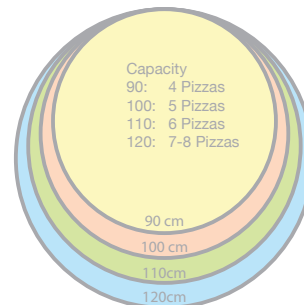

Internal Cook Floor: