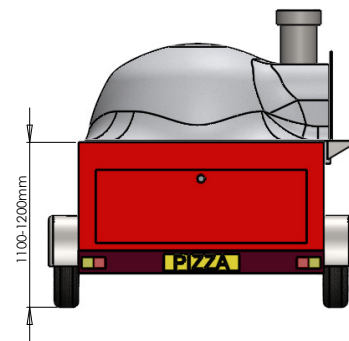

DIMENSIONS

Dimensions are for guide purpose only. They may differ for actual depending on agreed specification.