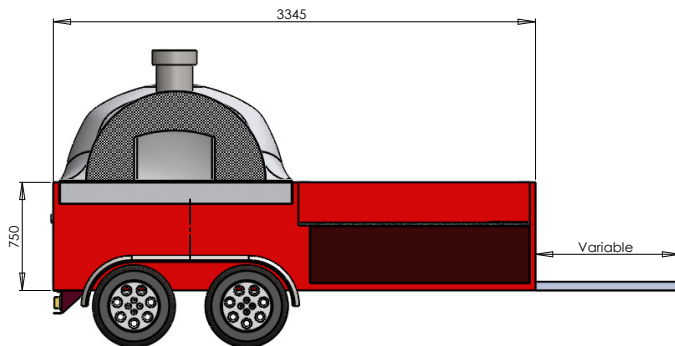

DIMENSIONS

Dimensions are for guide purpose only. They may differ for actual depending on agreed specification.