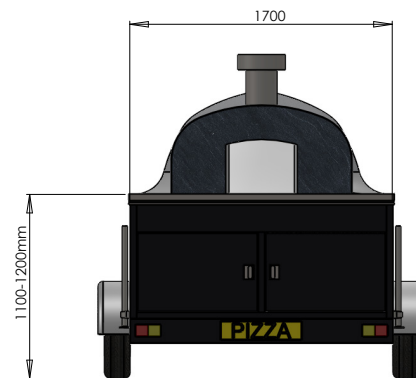

DIMENSIONS

Dimensions are for guide purpose only. They may differ for actual depending on agreed specification.