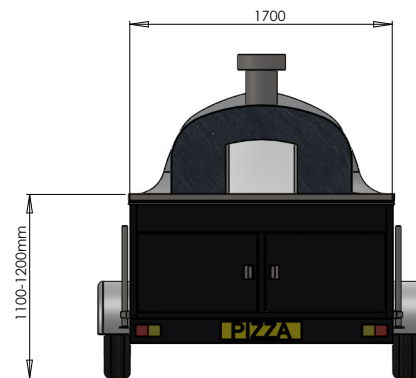

# OVEN FRONT

**TRADITIONAL.**  
Simple and traditional front. Fitted as standard to all ovens.

**TILED.**  
Available using larger mock slate or traditional mosaic tiles. Mock slate can be written on like a chalk board.

# DIMENSIONS

Dimensions are for guide purpose only. They may differ for actual depending on agreed specification.