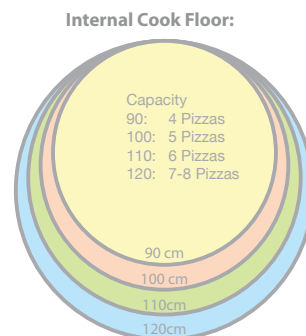

DIMENSIONS

Dimensions are for guide purpose only. They may differ for actual depending on agreed specification.