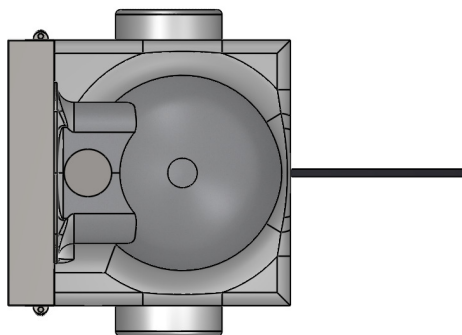

DIMENSIONS

Dimensions are for guide purpose only. They may differ for actual depending on agreed specification.