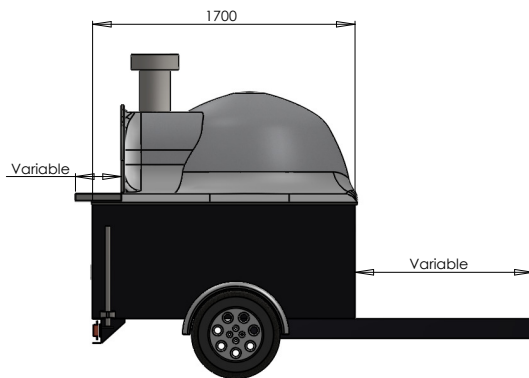

DIMENSIONS

Dimensions are for guide purpose only. They may differ for actual depending on agreed specification.