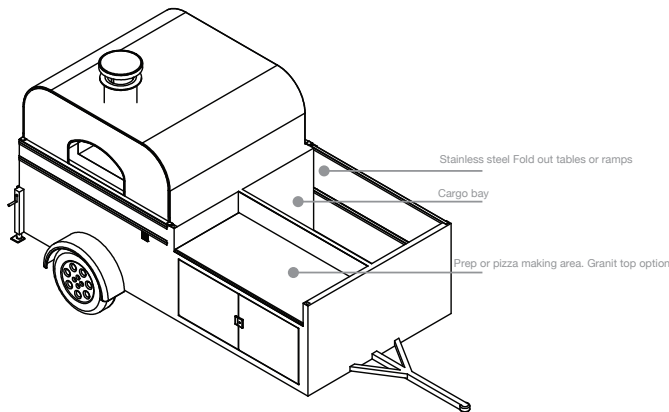

# The Phoenix Plus

Mobile Wood Burning Pizza Ovens

**The Phoenix Plus is a fantastic catering trailer with huge storage capacity and cargo bay. Making fresh authentic pizza had never being so easy. No need to bring additional prep tables as the Phoenix Plus has a prep area built in with optional granite top. All your pizza equipment can fit on the trailer including prep fridge, fuel, tools and ingredients. With the Phoenix Plus you can pull up and be preparing your pizza within minutes. The Phoenix Plus is the ideal tool for the mobile pizza chef.**

## Standard Specification

- + Wood fired oven
- + 900mm internal oven diameter
- + Oven rear or side facing
- + 5 piece tool set
- + Braked
- + Twist lock removable insulated flue
- + Removeable oven door
- + Large storage compartment
- + Light clusters may differ from shown
- + Choice of colour