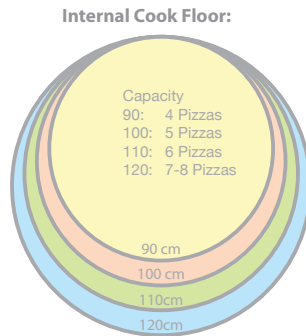

## Standard Specification

- + Wood fired oven
- + 900mm internal oven diameter
- + Oven rear or side facing
- + 5 piece tool set
- + Braked
- + Twist lock removable insulated flue
- + Removeable oven door
- + Large storage compartment
- + Light clusters may differ from shown
- + Choice of colour