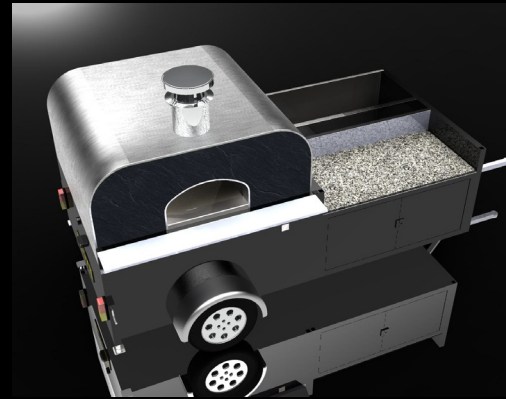

# The Phoenix Plus

Mobile Wood Burning Pizza Ovens

**The Phoenix Plus is a fantastic catering trailer with huge storage capacity and cargo bay. Making fresh authentic pizza had never being so easy. No need to bring additional prep tables as the Phoenix Plus has a prep area built in with optional granite top. All your pizza equipment can fit on the trailer including prep fridge, fuel, tools and ingredients. With the Phoenix Plus you can pull up and be preparing your pizza within minutes. The Phoenix Plus is the ideal tool for the mobile pizza chef.**

Available with:

\*Traditional Dome Enclosure   \*Stainless Steel Enclosure   \*Body Coloured Steel Enclosure

## Standard Specification

- + Wood fired oven
- + 900mm internal oven diameter
- + Oven rear or side facing
- + 5 piece tool set
- + Braked
- + Twist lock removable insulated flue
- + Removeable oven door
- + Large storage compartment
- + Light clusters may differ from shown
- + Choice of colour