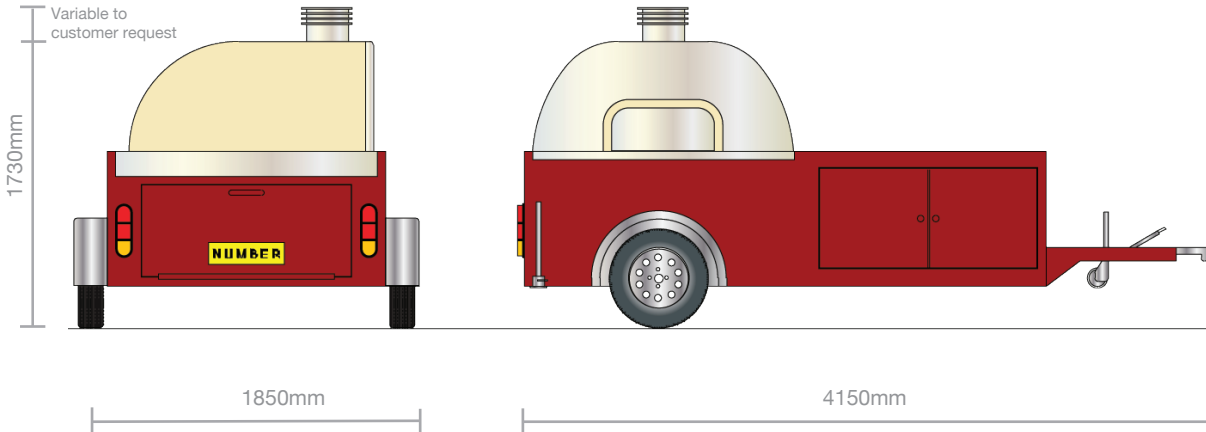

# The Phoenix Plus Technical Data

The design and dimensions shown below are a guide only. We tailor each trailer to your requirement.

## Standard Specification

- + Wood fired oven
- + 900mm internal oven diameter
- + Oven rear or side facing
- + 5 piece tool set
- + Braked
- + Twist lock removable insulated flue
- + Removeable oven door
- + Large storage compartment
- + Light clusters may differ from shown
- + Choice of colour