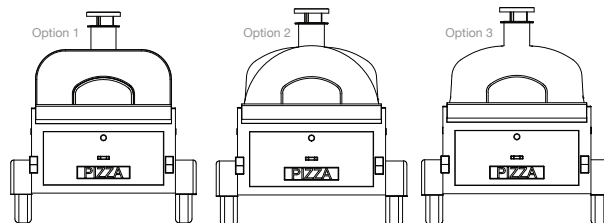

Standard Specification

- + Wood fired oven
- + 900mm internal oven diameter
- + Oven rear or side facing
- + 5 piece tool set
- + Braked
- + Twist lock removable insulated flue
- + Removeable oven door
- + Large storage compartment
- + Light clusters may differ from shown
- + Choice of colour

Front Options