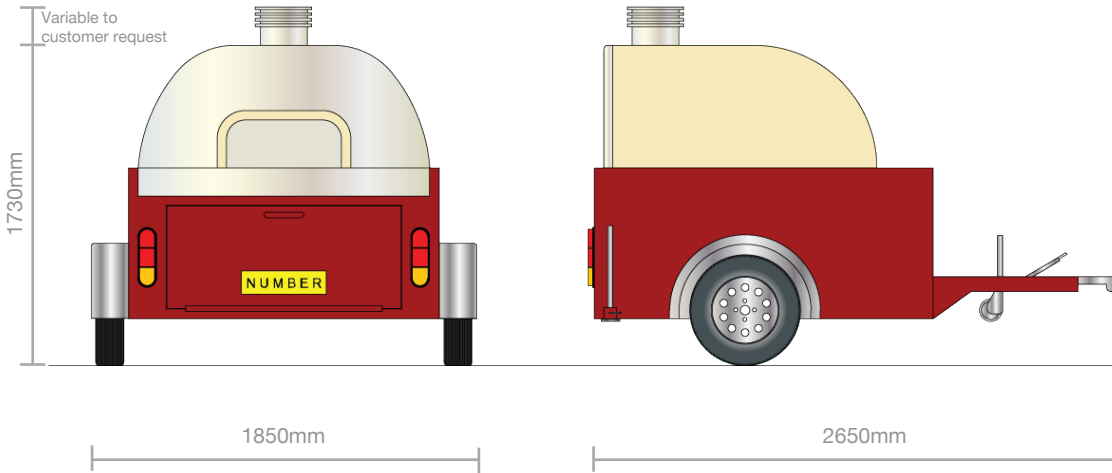

*Traditional Enclosure

*Stainless Steel Enclosure

*Body Coloured Steel Enclosure

The Phoenix Technical Data

The design and dimensions shown below are a guide only. We tailor each trailer to your requirement.

Front Options

Standard Specification

- + Wood fired oven
- + 900mm internal oven diameter
- + Oven rear or side facing
- + 5 piece tool set
- + Non-braked
- + Overall weight approx 500 - 600kg (spec dependant)
- + Twist lock removable insulated flue
- + Removeable oven door
- + Large storage compartment
- + Light clusters may differ from shown
- + Choice of colour

Internal Cook Floor:

Colour Options as Standard. Metallic as option.

Standard Phoenix
Optional
N/A

- Wood Fired Oven**
- 60cm
 - 70cm
 - 80cm
 - 90cm
 - 100cm
 - 110cm
 - Premium 120cm
 - Removable Oven Door
 - Hinged Oven Door
 - Upgradeable Oven Enclosure
 - Upgradeable Oven Front
 - Rear Facing Oven
 - Side Facing Oven
 - Axel Single
 - Axel Double
 - Braked
 - Non-Braked
 - Max Weight Including Payload 750kg
 - Flue Type Detachable