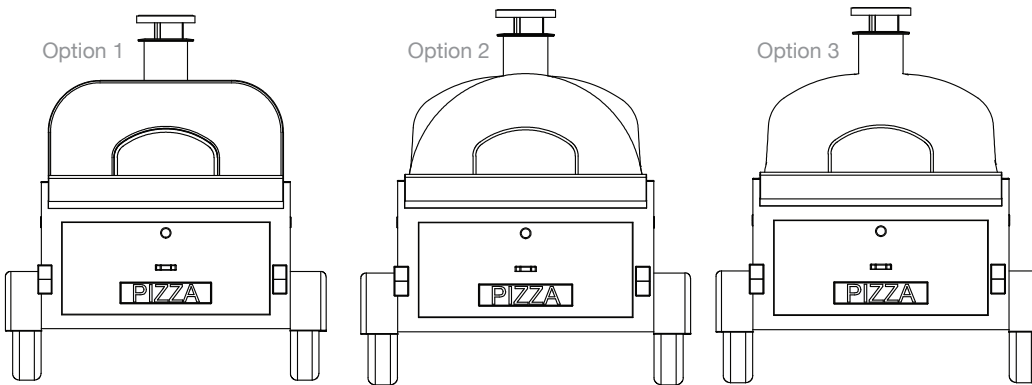

*Traditional Enclosure

*Stainless Steel Enclosure

*Body Coloured Steel Enclosure

The Phoenix Technical Data

The design and dimensions shown below are a guide only. We tailor each trailer to your requirement.

Front Options

Standard Specification

- + Wood fired oven
- + 900mm internal oven diameter
- + Oven rear or side facing
- + 5 piece tool set
- + Non-braked
- + Overall weight approx 500 - 600kg (spec dependant)
- + Twist lock removable insulated flue
- + Removeable oven door
- + Large storage compartment
- + Light clusters may differ from shown
- + Choice of colour

Internal Cook Floor:

Colour Options as Standard. Metallic as option.

Standard Phoenix
Optional
N/A

- Wood Fired Oven**
- 60cm
 - 70cm
 - 80cm
 - 90cm
 - 100cm
 - 110cm
 - Premium 120cm
 - Removable Oven Door
 - Hinged Oven Door
 - Upgradeable Oven Enclosure
 - Upgradeable Oven Front
 - Rear Facing Oven
 - Side Facing Oven
 - Axel Single
 - Axel Double
 - Braked
 - Non-Braked
 - Max Weight Including Payload 750kg
 - Flue Type Detachable