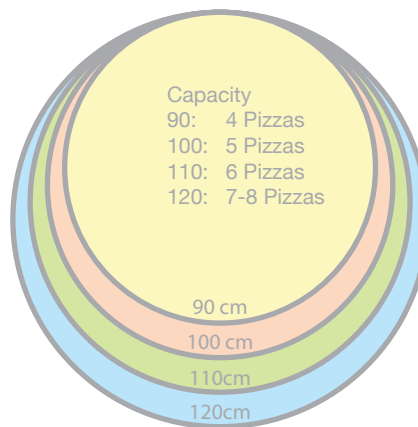

*Traditional Enclosure

*Stainless Steel Enclosure

*Body Coloured Steel Enclosure

The Phoenix Technical Data

The design and dimensions shown below are a guide only. We tailor each trailer to your requirement.

Front Options

Standard Specification

- + Wood fired oven
- + 900mm internal oven diameter
- + Oven rear or side facing
- + 5 piece tool set
- + Non-braked
- + Overall weight approx 500 - 600kg (spec dependant)
- + Twist lock removable insulated flue
- + Removeable oven door
- + Large storage compartment
- + Light clusters may differ from shown
- + Choice of colour

Internal Cook Floor:

Colour Options as Standard. Metallic as option.

Standard Phoenix
Optional
N/A

- Wood Fired Oven**
- 60cm
 - 70cm
 - 80cm
 - 90cm
 - 100cm
 - 110cm
 - Premium 120cm
 - Removable Oven Door
 - Hinged Oven Door
 - Upgradeable Oven Enclosure
 - Upgradeable Oven Front
 - Rear Facing Oven
 - Side Facing Oven
 - Axel Single
 - Axel Double
 - Braked
 - Non-Braked
 - Max Weight Including Payload 750kg
 - Flue Type Detachable